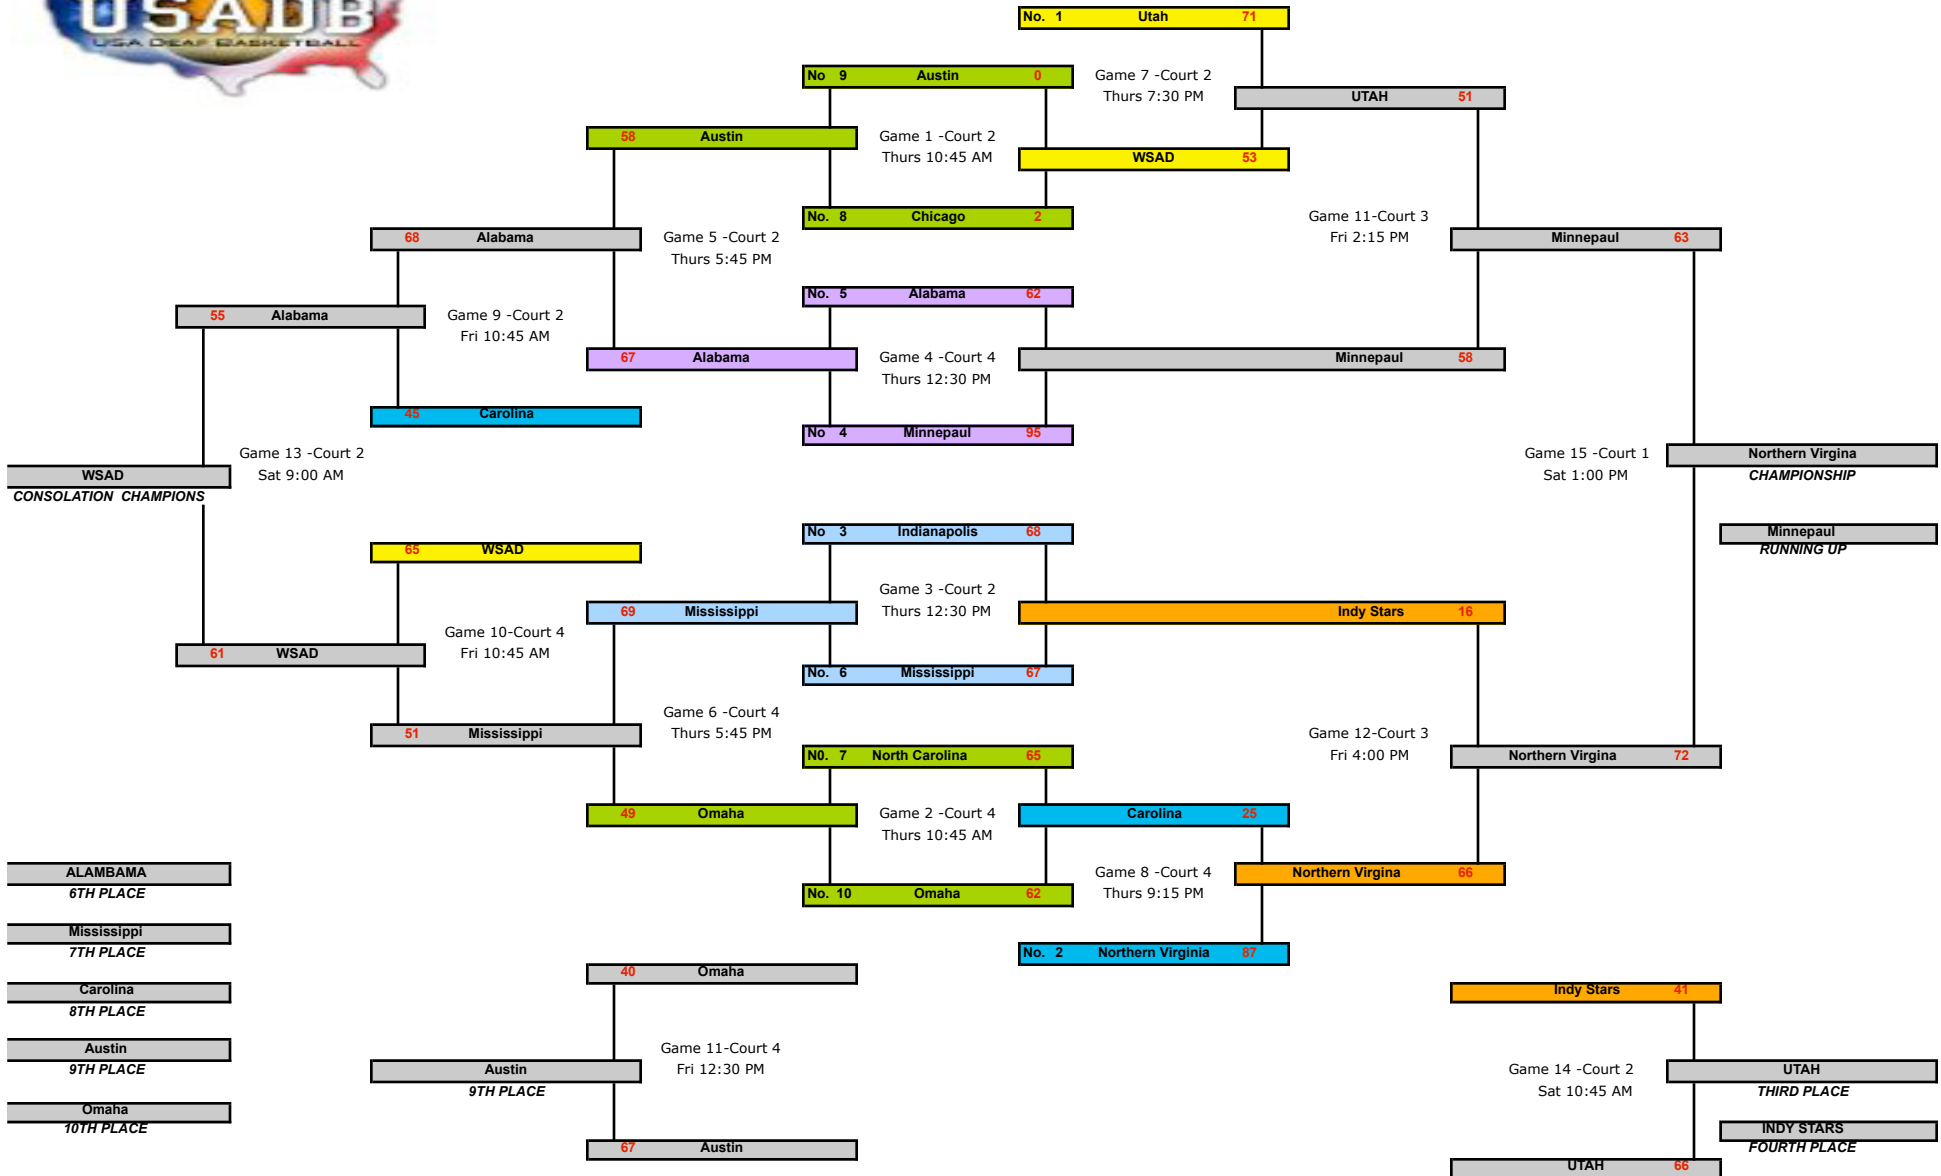

20th Annual Women's National Basketball Tournament Louisville, Kentucky

- ALAMBAMA
6TH PLACE
- Mississippi
7TH PLACE
- Carolina
8TH PLACE
- Austin
9TH PLACE
- Omaha
10TH PLACE